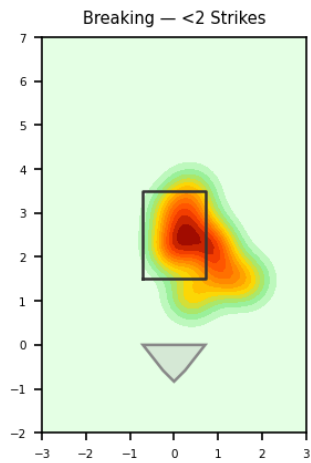

## Pitching Profile

Pitch Type	Count	%	Avg Velo	Max Velo	Avg Spin	IVB	HB	Ext	Whiff%
Four-Seam	25	36.2%	92.5	93.7	2334.0	15.0	-10.8	5.8	-
Slider	21	30.4%	83.6	86.7	2658.0	0.0	7.3	5.5	60.0%
Sinker	14	20.3%	92.6	93.3	2302.0	11.8	-13.1	5.8	-
Changeup	9	13.0%	85.3	86.0	2069.0	3.9	-15.6	6.0	50.0%

## Movement Profile

**Location Density**

**Location by Pitch Type & Count**

**Location by Handedness & Count**

**Splits vs LHH**

Pitch	Count	%	Velo	Spin	IVB	HB	Whiff%
Four-Seam	20	44.4%	92.5	2334.0	14.9	-10.7	-
Slider	17	37.8%	83.6	2660.0	-0.4	7.6	60.0%
Sinker	8	17.8%	92.4	2315.0	11.6	-13.3	-

**Splits vs RHH**

Pitch	Count	%	Velo	Spin	IVB	HB	Whiff%
Changeup	9	37.5%	85.3	2069.0	3.9	-15.6	50.0%
Sinker	6	25.0%	92.8	2286.0	12.1	-13.0	-
Four-Seam	5	20.8%	92.5	2336.0	15.0	-11.2	-
Slider	4	16.7%	83.9	2651.0	1.8	5.9	-