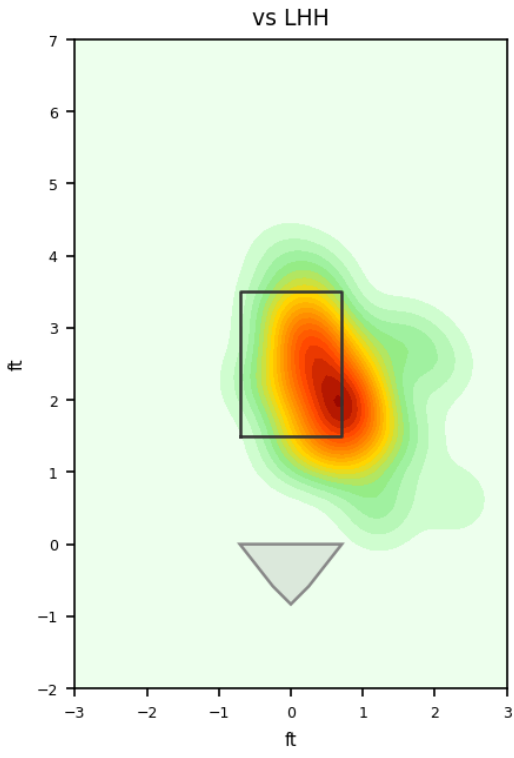

## Pitching Profile

Pitch Type	Count	%	Avg Velo	Max Velo	Avg Spin	IVB	HB	Ext	Whiff%
Four-Seam	25	36.2%	92.5	93.7	2334.0	15.0	-10.8	5.8	-
Slider	21	30.4%	83.6	86.7	2658.0	0.0	7.3	5.5	60.0%
Sinker	14	20.3%	92.6	93.3	2302.0	11.8	-13.1	5.8	-
Changeup	9	13.0%	85.3	86.0	2069.0	3.9	-15.6	6.0	50.0%

## Movement Profile

**Location Density**

**Location by Pitch Type & Count**

**Location by Handedness & Count**

**Splits vs LHH**

Pitch	Count	%	Velo	Spin	IVB	HB	Whiff%
Four-Seam	20	44.4%	92.5	2334.0	14.9	-10.7	-
Slider	17	37.8%	83.6	2660.0	-0.4	7.6	60.0%
Sinker	8	17.8%	92.4	2315.0	11.6	-13.3	-