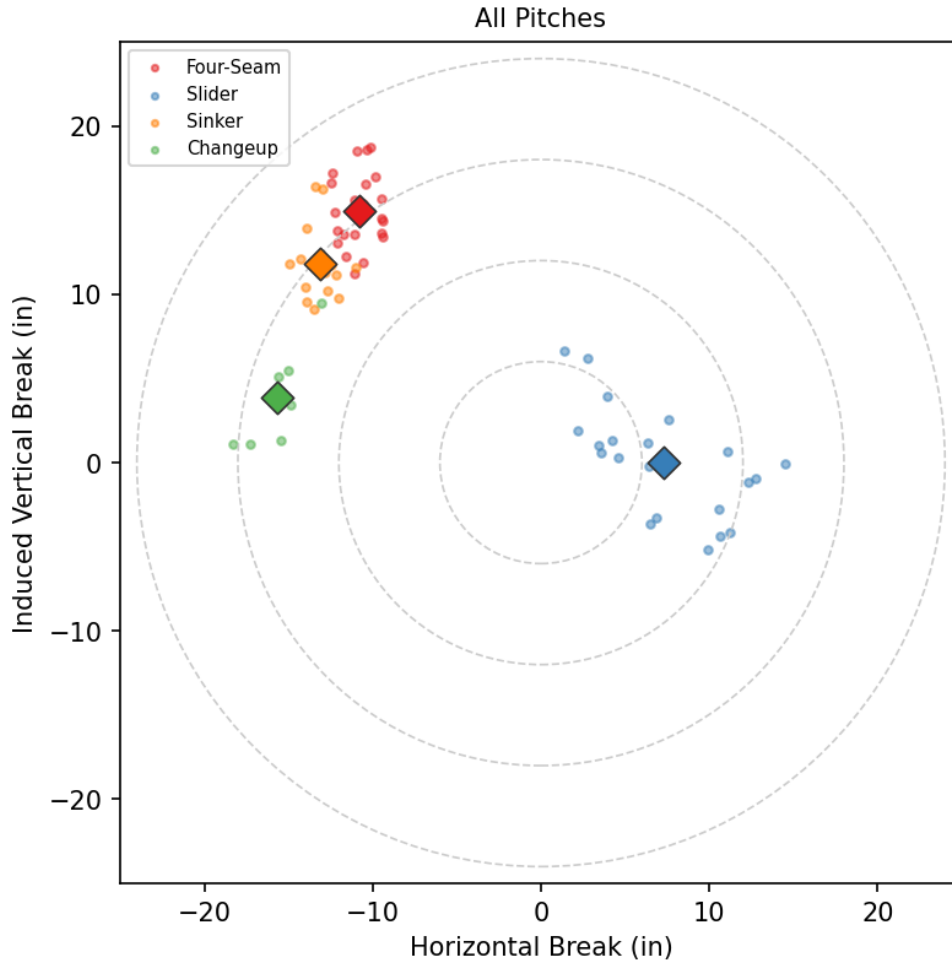

## Pitching Profile

Pitch Type	Count	%	Avg Velo	Max Velo	Avg Spin	IVB	HB	Ext	Whiff%
Four-Seam	25	36.2%	92.5	93.7	2334.0	15.0	-10.8	5.8	-
Slider	21	30.4%	83.6	86.7	2658.0	0.0	7.3	5.5	60.0%
Sinker	14	20.3%	92.6	93.3	2302.0	11.8	-13.1	5.8	-
Changeup	9	13.0%	85.3	86.0	2069.0	3.9	-15.6	6.0	50.0%

## Movement Profile

**Location Density**

**Location by Pitch Type & Count**

**Location by Handedness & Count**

**Splits vs LHH**

Pitch	Count	%	Velo	Spin	IVB	HB	Whiff%
Four-Seam	20	44.4%	92.5	2334.0	14.9	-10.7	-
Slider	17	37.8%	83.6	2660.0	-0.4	7.6	60.0%
Sinker	8	17.8%	92.4	2315.0	11.6	-13.3	-

**Splits vs RHH**

Pitch	Count	%	Velo	Spin	IVB	HB	Whiff%
Changeup	9	37.5%	85.3	2069.0	3.9	-15.6	50.0%
Sinker	6	25.0%	92.8	2286.0	12.1	-13.0	-
Four-Seam	5	20.8%	92.5	2336.0	15.0	-11.2	-
Slider	4	16.7%	83.9	2651.0	1.8	5.9	-

## Traditional Pitching (API)

---

Stat	Value	Stat	Value
W-L	0-0	ERA	12.0
G/GS	1/1	SV/HD	0/0
IP	3.0	H/ER/HR	3/4/1
K/BB	2/4	K/BB Ratio	0.5
WHIP	2.33	K/9	6.0
BB/9	12.0	BF	16