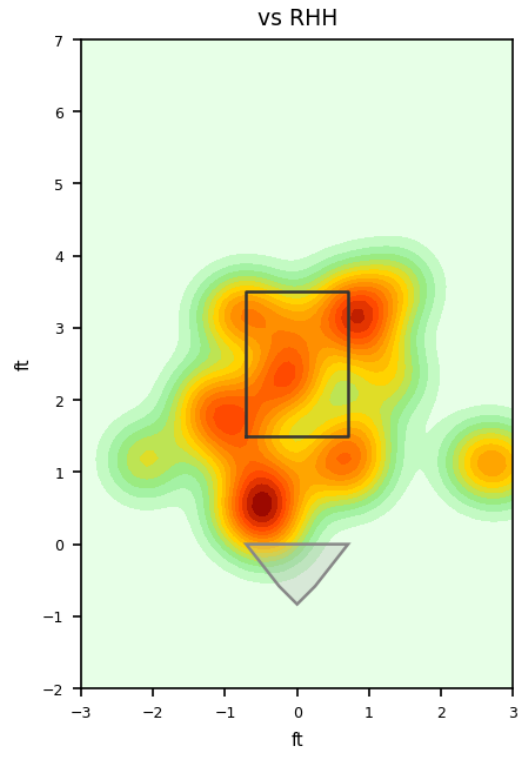

## Pitching Profile

Pitch Type	Count	%	Avg Velo	Max Velo	Avg Spin	IVB	HB	Ext	Whiff%
Four-Seam	25	36.2%	92.5	93.7	2334.0	15.0	-10.8	5.8	-
Slider	21	30.4%	83.6	86.7	2658.0	0.0	7.3	5.5	60.0%
Sinker	14	20.3%	92.6	93.3	2302.0	11.8	-13.1	5.8	-
Changeup	9	13.0%	85.3	86.0	2069.0	3.9	-15.6	6.0	50.0%

## Movement Profile

**Location Density**

**Location by Pitch Type & Count**

**Location by Handedness & Count**

**Splits vs LHH**

Pitch	Count	%	Velo	Spin	IVB	HB	Whiff%
Four-Seam	20	44.4%	92.5	2334.0	14.9	-10.7	-
Slider	17	37.8%	83.6	2660.0	-0.4	7.6	60.0%
Sinker	8	17.8%	92.4	2315.0	11.6	-13.3	-