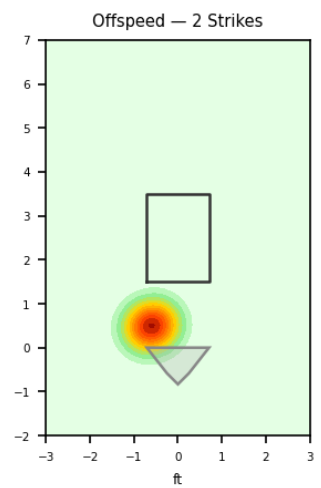

## Movement Profile

**Location Density**

**Location by Pitch Type & Count**

**Location by Handedness & Count**

**Splits vs LHH**

Pitch	Count	%	Velo	Spin	IVB	HB	Whiff%
Four-Seam	20	44.4%	92.5	2334.0	14.9	-10.7	-
Slider	17	37.8%	83.6	2660.0	-0.4	7.6	60.0%
Sinker	8	17.8%	92.4	2315.0	11.6	-13.3	-