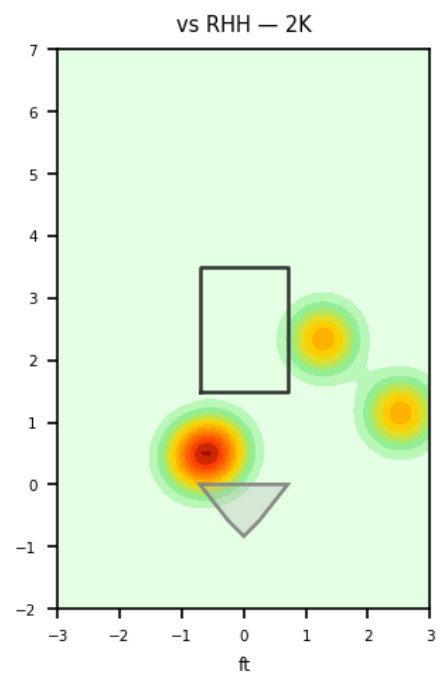

## Pitching Profile

Pitch Type	Count	%	Avg Velo	Max Velo	Avg Spin	IVB	HB	Ext	Whiff%
Four-Seam	25	36.2%	92.5	93.7	2334.0	15.0	-10.8	5.8	-
Slider	21	30.4%	83.6	86.7	2658.0	0.0	7.3	5.5	60.0%
Sinker	14	20.3%	92.6	93.3	2302.0	11.8	-13.1	5.8	-
Changeup	9	13.0%	85.3	86.0	2069.0	3.9	-15.6	6.0	50.0%

## Movement Profile

**Location Density**

**Location by Pitch Type & Count**

**Location by Handedness & Count**

**Splits vs LHH**

Pitch	Count	%	Velo	Spin	IVB	HB	Whiff%
Four-Seam	20	44.4%	92.5	2334.0	14.9	-10.7	-
Slider	17	37.8%	83.6	2660.0	-0.4	7.6	60.0%
Sinker	8	17.8%	92.4	2315.0	11.6	-13.3	-

**Splits vs RHH**

Pitch	Count	%	Velo	Spin	IVB	HB	Whiff%
Changeup	9	37.5%	85.3	2069.0	3.9	-15.6	50.0%
Sinker	6	25.0%	92.8	2286.0	12.1	-13.0	-
Four-Seam	5	20.8%	92.5	2336.0	15.0	-11.2	-
Slider	4	16.7%	83.9	2651.0	1.8	5.9	-