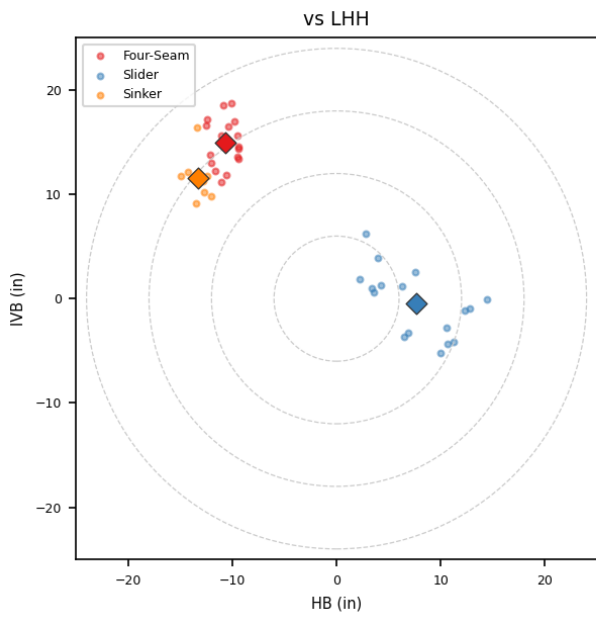

## Pitching Profile

Pitch Type	Count	%	Avg Velo	Max Velo	Avg Spin	IVB	HB	Ext	Whiff%
Four-Seam	25	36.2%	92.5	93.7	2334.0	15.0	-10.8	5.8	-
Slider	21	30.4%	83.6	86.7	2658.0	0.0	7.3	5.5	60.0%
Sinker	14	20.3%	92.6	93.3	2302.0	11.8	-13.1	5.8	-
Changeup	9	13.0%	85.3	86.0	2069.0	3.9	-15.6	6.0	50.0%

## Movement Profile

**Location Density**

**Location by Pitch Type & Count**

**Location by Handedness & Count**

**Splits vs LHH**

Pitch	Count	%	Velo	Spin	IVB	HB	Whiff%
Four-Seam	20	44.4%	92.5	2334.0	14.9	-10.7	-
Slider	17	37.8%	83.6	2660.0	-0.4	7.6	60.0%
Sinker	8	17.8%	92.4	2315.0	11.6	-13.3	-

## Traditional Pitching (API)

---

Stat	Value	Stat	Value
W-L	0-0	ERA	12.0
G/GS	1/1	SV/HD	0/0
IP	3.0	H/ER/HR	3/4/1
K/BB	2/4	K/BB Ratio	0.5
WHIP	2.33	K/9	6.0
BB/9	12.0	BF	16