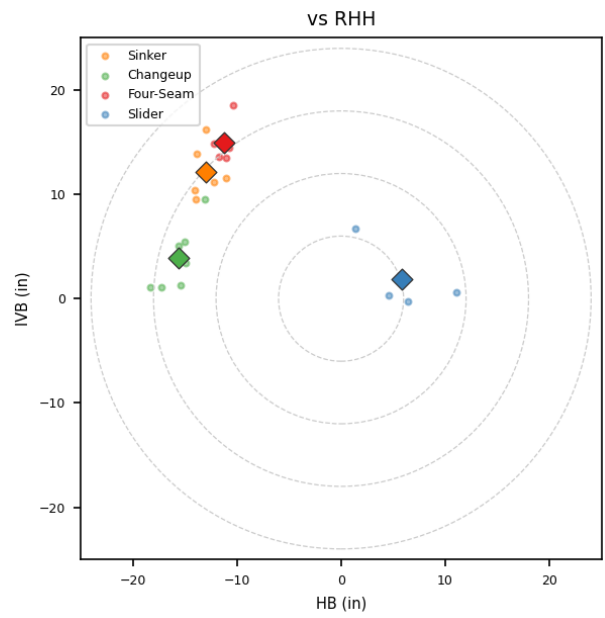

## Pitching Profile

Pitch Type	Count	%	Avg Velo	Max Velo	Avg Spin	IVB	HB	Ext	Whiff%
Four-Seam	25	36.2%	92.5	93.7	2334.0	15.0	-10.8	5.8	-
Slider	21	30.4%	83.6	86.7	2658.0	0.0	7.3	5.5	60.0%
Sinker	14	20.3%	92.6	93.3	2302.0	11.8	-13.1	5.8	-
Changeup	9	13.0%	85.3	86.0	2069.0	3.9	-15.6	6.0	50.0%

## Movement Profile

**Location Density**

**Location by Pitch Type & Count**

**Location by Handedness & Count**

**Splits vs LHH**

Pitch	Count	%	Velo	Spin	IVB	HB	Whiff%
Four-Seam	20	44.4%	92.5	2334.0	14.9	-10.7	-
Slider	17	37.8%	83.6	2660.0	-0.4	7.6	60.0%
Sinker	8	17.8%	92.4	2315.0	11.6	-13.3	-