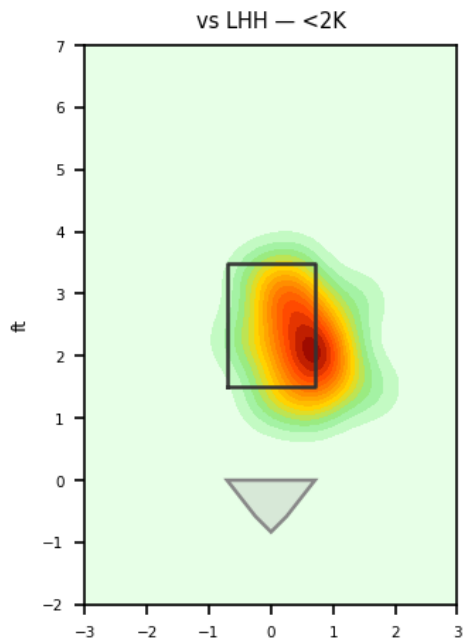

## Movement Profile

**Location Density**

**Location by Pitch Type & Count**

**Location by Handedness & Count**

**Splits vs LHH**

Pitch	Count	%	Velo	Spin	IVB	HB	Whiff%
Four-Seam	20	44.4%	92.5	2334.0	14.9	-10.7	-
Slider	17	37.8%	83.6	2660.0	-0.4	7.6	60.0%
Sinker	8	17.8%	92.4	2315.0	11.6	-13.3	-

**Splits vs RHH**

Pitch	Count	%	Velo	Spin	IVB	HB	Whiff%
Changeup	9	37.5%	85.3	2069.0	3.9	-15.6	50.0%
Sinker	6	25.0%	92.8	2286.0	12.1	-13.0	-
Four-Seam	5	20.8%	92.5	2336.0	15.0	-11.2	-
Slider	4	16.7%	83.9	2651.0	1.8	5.9	-