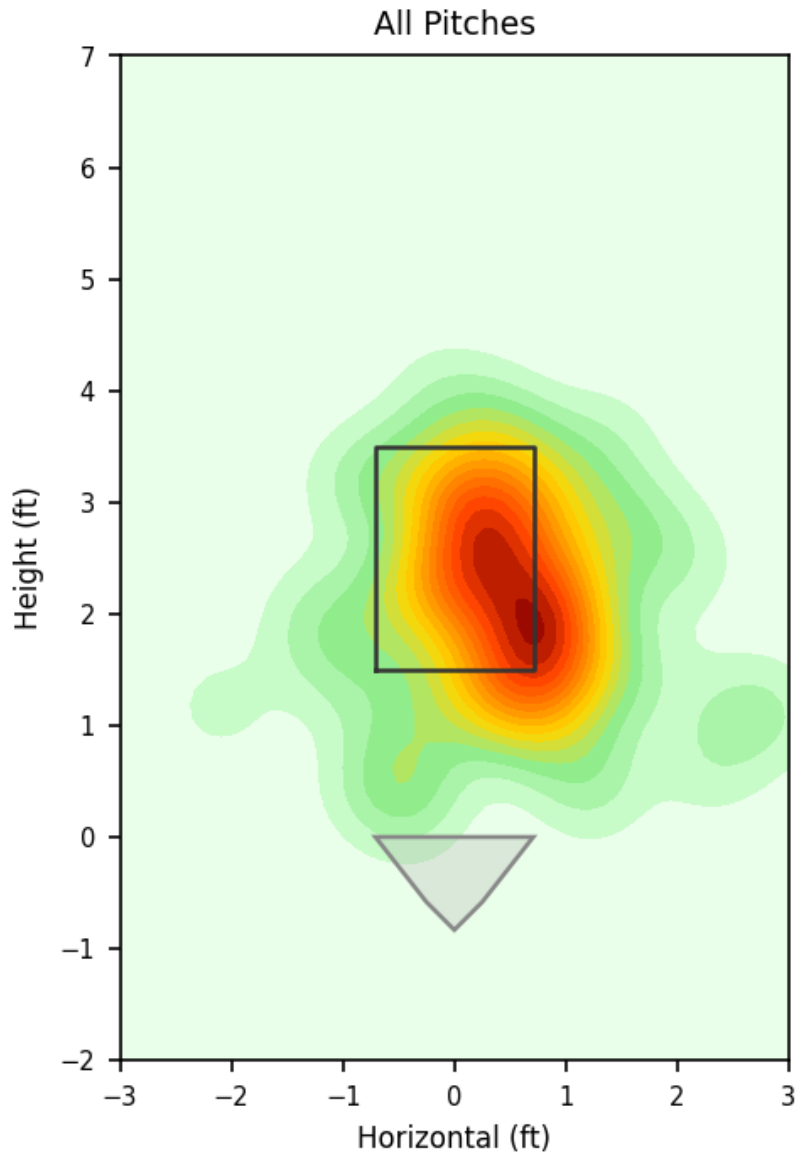

# Manny Banuelos

SUL\_MON | Left | 2026-04-16 to 2026-04-22

## Pitching Profile

Pitch Type	Count	%	Avg Velo	Max Velo	Avg Spin	IVB	HB	Ext	Whiff%
Four-Seam	25	36.2%	92.5	93.7	2334.0	15.0	-10.8	5.8	-
Slider	21	30.4%	83.6	86.7	2658.0	0.0	7.3	5.5	60.0%
Sinker	14	20.3%	92.6	93.3	2302.0	11.8	-13.1	5.8	-
Changeup	9	13.0%	85.3	86.0	2069.0	3.9	-15.6	6.0	50.0%

## Movement Profile

**Location Density**

**Location by Pitch Type & Count**

**Location by Handedness & Count**

**Splits vs LHH**

Pitch	Count	%	Velo	Spin	IVB	HB	Whiff%
Four-Seam	20	44.4%	92.5	2334.0	14.9	-10.7	-
Slider	17	37.8%	83.6	2660.0	-0.4	7.6	60.0%
Sinker	8	17.8%	92.4	2315.0	11.6	-13.3	-