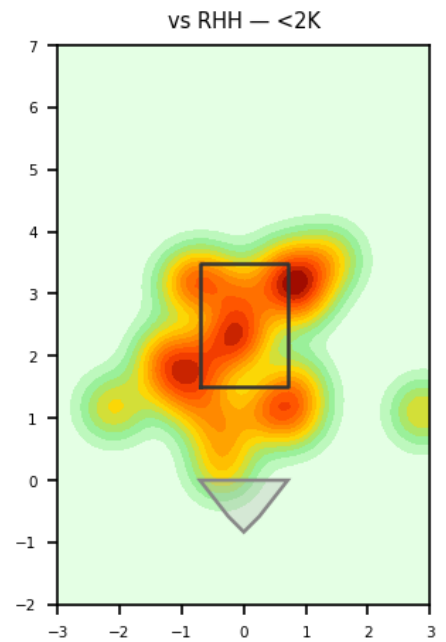

## Movement Profile

**Location Density**

**Location by Pitch Type & Count**

**Location by Handedness & Count**

**Splits vs LHH**

Pitch	Count	%	Velo	Spin	IVB	HB	Whiff%
Four-Seam	20	44.4%	92.5	2334.0	14.9	-10.7	-
Slider	17	37.8%	83.6	2660.0	-0.4	7.6	60.0%
Sinker	8	17.8%	92.4	2315.0	11.6	-13.3	-