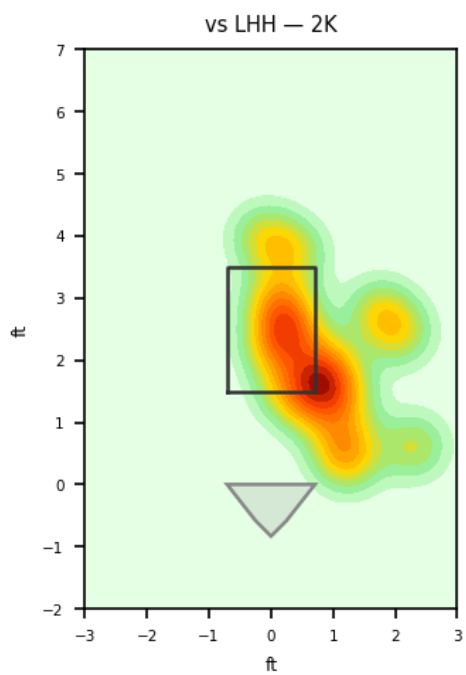

## Pitching Profile

Pitch Type	Count	%	Avg Velo	Max Velo	Avg Spin	IVB	HB	Ext	Whiff%
Four-Seam	25	36.2%	92.5	93.7	2334.0	15.0	-10.8	5.8	-
Slider	21	30.4%	83.6	86.7	2658.0	0.0	7.3	5.5	60.0%
Sinker	14	20.3%	92.6	93.3	2302.0	11.8	-13.1	5.8	-
Changeup	9	13.0%	85.3	86.0	2069.0	3.9	-15.6	6.0	50.0%

## Movement Profile

**Location Density**

**Location by Pitch Type & Count**

**Location by Handedness & Count**

**Splits vs LHH**

Pitch	Count	%	Velo	Spin	IVB	HB	Whiff%
Four-Seam	20	44.4%	92.5	2334.0	14.9	-10.7	-
Slider	17	37.8%	83.6	2660.0	-0.4	7.6	60.0%
Sinker	8	17.8%	92.4	2315.0	11.6	-13.3	-