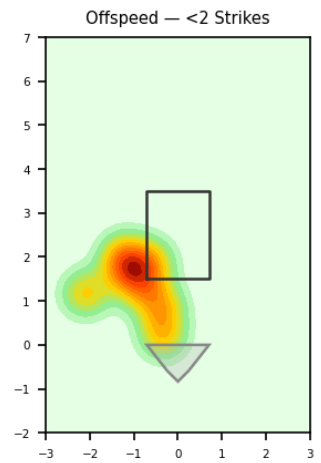

## Pitching Profile

Pitch Type	Count	%	Avg Velo	Max Velo	Avg Spin	IVB	HB	Ext	Whiff%
Four-Seam	25	36.2%	92.5	93.7	2334.0	15.0	-10.8	5.8	-
Slider	21	30.4%	83.6	86.7	2658.0	0.0	7.3	5.5	60.0%
Sinker	14	20.3%	92.6	93.3	2302.0	11.8	-13.1	5.8	-
Changeup	9	13.0%	85.3	86.0	2069.0	3.9	-15.6	6.0	50.0%

## Movement Profile

**Location Density**

**Location by Pitch Type & Count**

**Location by Handedness & Count**

**Splits vs LHH**

Pitch	Count	%	Velo	Spin	IVB	HB	Whiff%
Four-Seam	20	44.4%	92.5	2334.0	14.9	-10.7	-
Slider	17	37.8%	83.6	2660.0	-0.4	7.6	60.0%
Sinker	8	17.8%	92.4	2315.0	11.6	-13.3	-