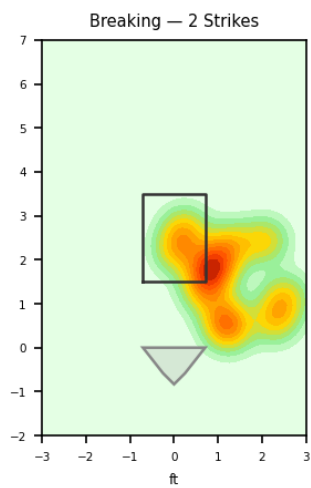

## Pitching Profile

Pitch Type	Count	%	Avg Velo	Max Velo	Avg Spin	IVB	HB	Ext	Whiff%
Four-Seam	25	36.2%	92.5	93.7	2334.0	15.0	-10.8	5.8	-
Slider	21	30.4%	83.6	86.7	2658.0	0.0	7.3	5.5	60.0%
Sinker	14	20.3%	92.6	93.3	2302.0	11.8	-13.1	5.8	-
Changeup	9	13.0%	85.3	86.0	2069.0	3.9	-15.6	6.0	50.0%

## Movement Profile

**Location Density**

**Location by Pitch Type & Count**

**Location by Handedness & Count**

**Splits vs LHH**

Pitch	Count	%	Velo	Spin	IVB	HB	Whiff%
Four-Seam	20	44.4%	92.5	2334.0	14.9	-10.7	-
Slider	17	37.8%	83.6	2660.0	-0.4	7.6	60.0%
Sinker	8	17.8%	92.4	2315.0	11.6	-13.3	-

**Splits vs RHH**

Pitch	Count	%	Velo	Spin	IVB	HB	Whiff%
Changeup	9	37.5%	85.3	2069.0	3.9	-15.6	50.0%
Sinker	6	25.0%	92.8	2286.0	12.1	-13.0	-
Four-Seam	5	20.8%	92.5	2336.0	15.0	-11.2	-
Slider	4	16.7%	83.9	2651.0	1.8	5.9	-