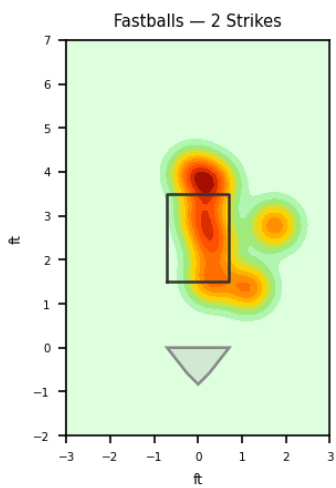

## Pitching Profile

Pitch Type	Count	%	Avg Velo	Max Velo	Avg Spin	IVB	HB	Ext	Whiff%
Four-Seam	25	36.2%	92.5	93.7	2334.0	15.0	-10.8	5.8	-
Slider	21	30.4%	83.6	86.7	2658.0	0.0	7.3	5.5	60.0%
Sinker	14	20.3%	92.6	93.3	2302.0	11.8	-13.1	5.8	-
Changeup	9	13.0%	85.3	86.0	2069.0	3.9	-15.6	6.0	50.0%

## Movement Profile

**Location Density**

**Location by Pitch Type & Count**

**Location by Handedness & Count**

**Splits vs LHH**

Pitch	Count	%	Velo	Spin	IVB	HB	Whiff%
Four-Seam	20	44.4%	92.5	2334.0	14.9	-10.7	-
Slider	17	37.8%	83.6	2660.0	-0.4	7.6	60.0%
Sinker	8	17.8%	92.4	2315.0	11.6	-13.3	-