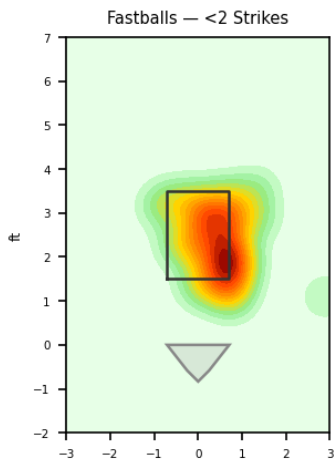

## Pitching Profile

Pitch Type	Count	%	Avg Velo	Max Velo	Avg Spin	IVB	HB	Ext	Whiff%
Four-Seam	25	36.2%	92.5	93.7	2334.0	15.0	-10.8	5.8	-
Slider	21	30.4%	83.6	86.7	2658.0	0.0	7.3	5.5	60.0%
Sinker	14	20.3%	92.6	93.3	2302.0	11.8	-13.1	5.8	-
Changeup	9	13.0%	85.3	86.0	2069.0	3.9	-15.6	6.0	50.0%

## Movement Profile

**Location Density**

**Location by Pitch Type & Count**

**Location by Handedness & Count**

**Splits vs LHH**

Pitch	Count	%	Velo	Spin	IVB	HB	Whiff%
Four-Seam	20	44.4%	92.5	2334.0	14.9	-10.7	-
Slider	17	37.8%	83.6	2660.0	-0.4	7.6	60.0%
Sinker	8	17.8%	92.4	2315.0	11.6	-13.3	-

**Splits vs RHH**

Pitch	Count	%	Velo	Spin	IVB	HB	Whiff%
Changeup	9	37.5%	85.3	2069.0	3.9	-15.6	50.0%
Sinker	6	25.0%	92.8	2286.0	12.1	-13.0	-
Four-Seam	5	20.8%	92.5	2336.0	15.0	-11.2	-
Slider	4	16.7%	83.9	2651.0	1.8	5.9	-